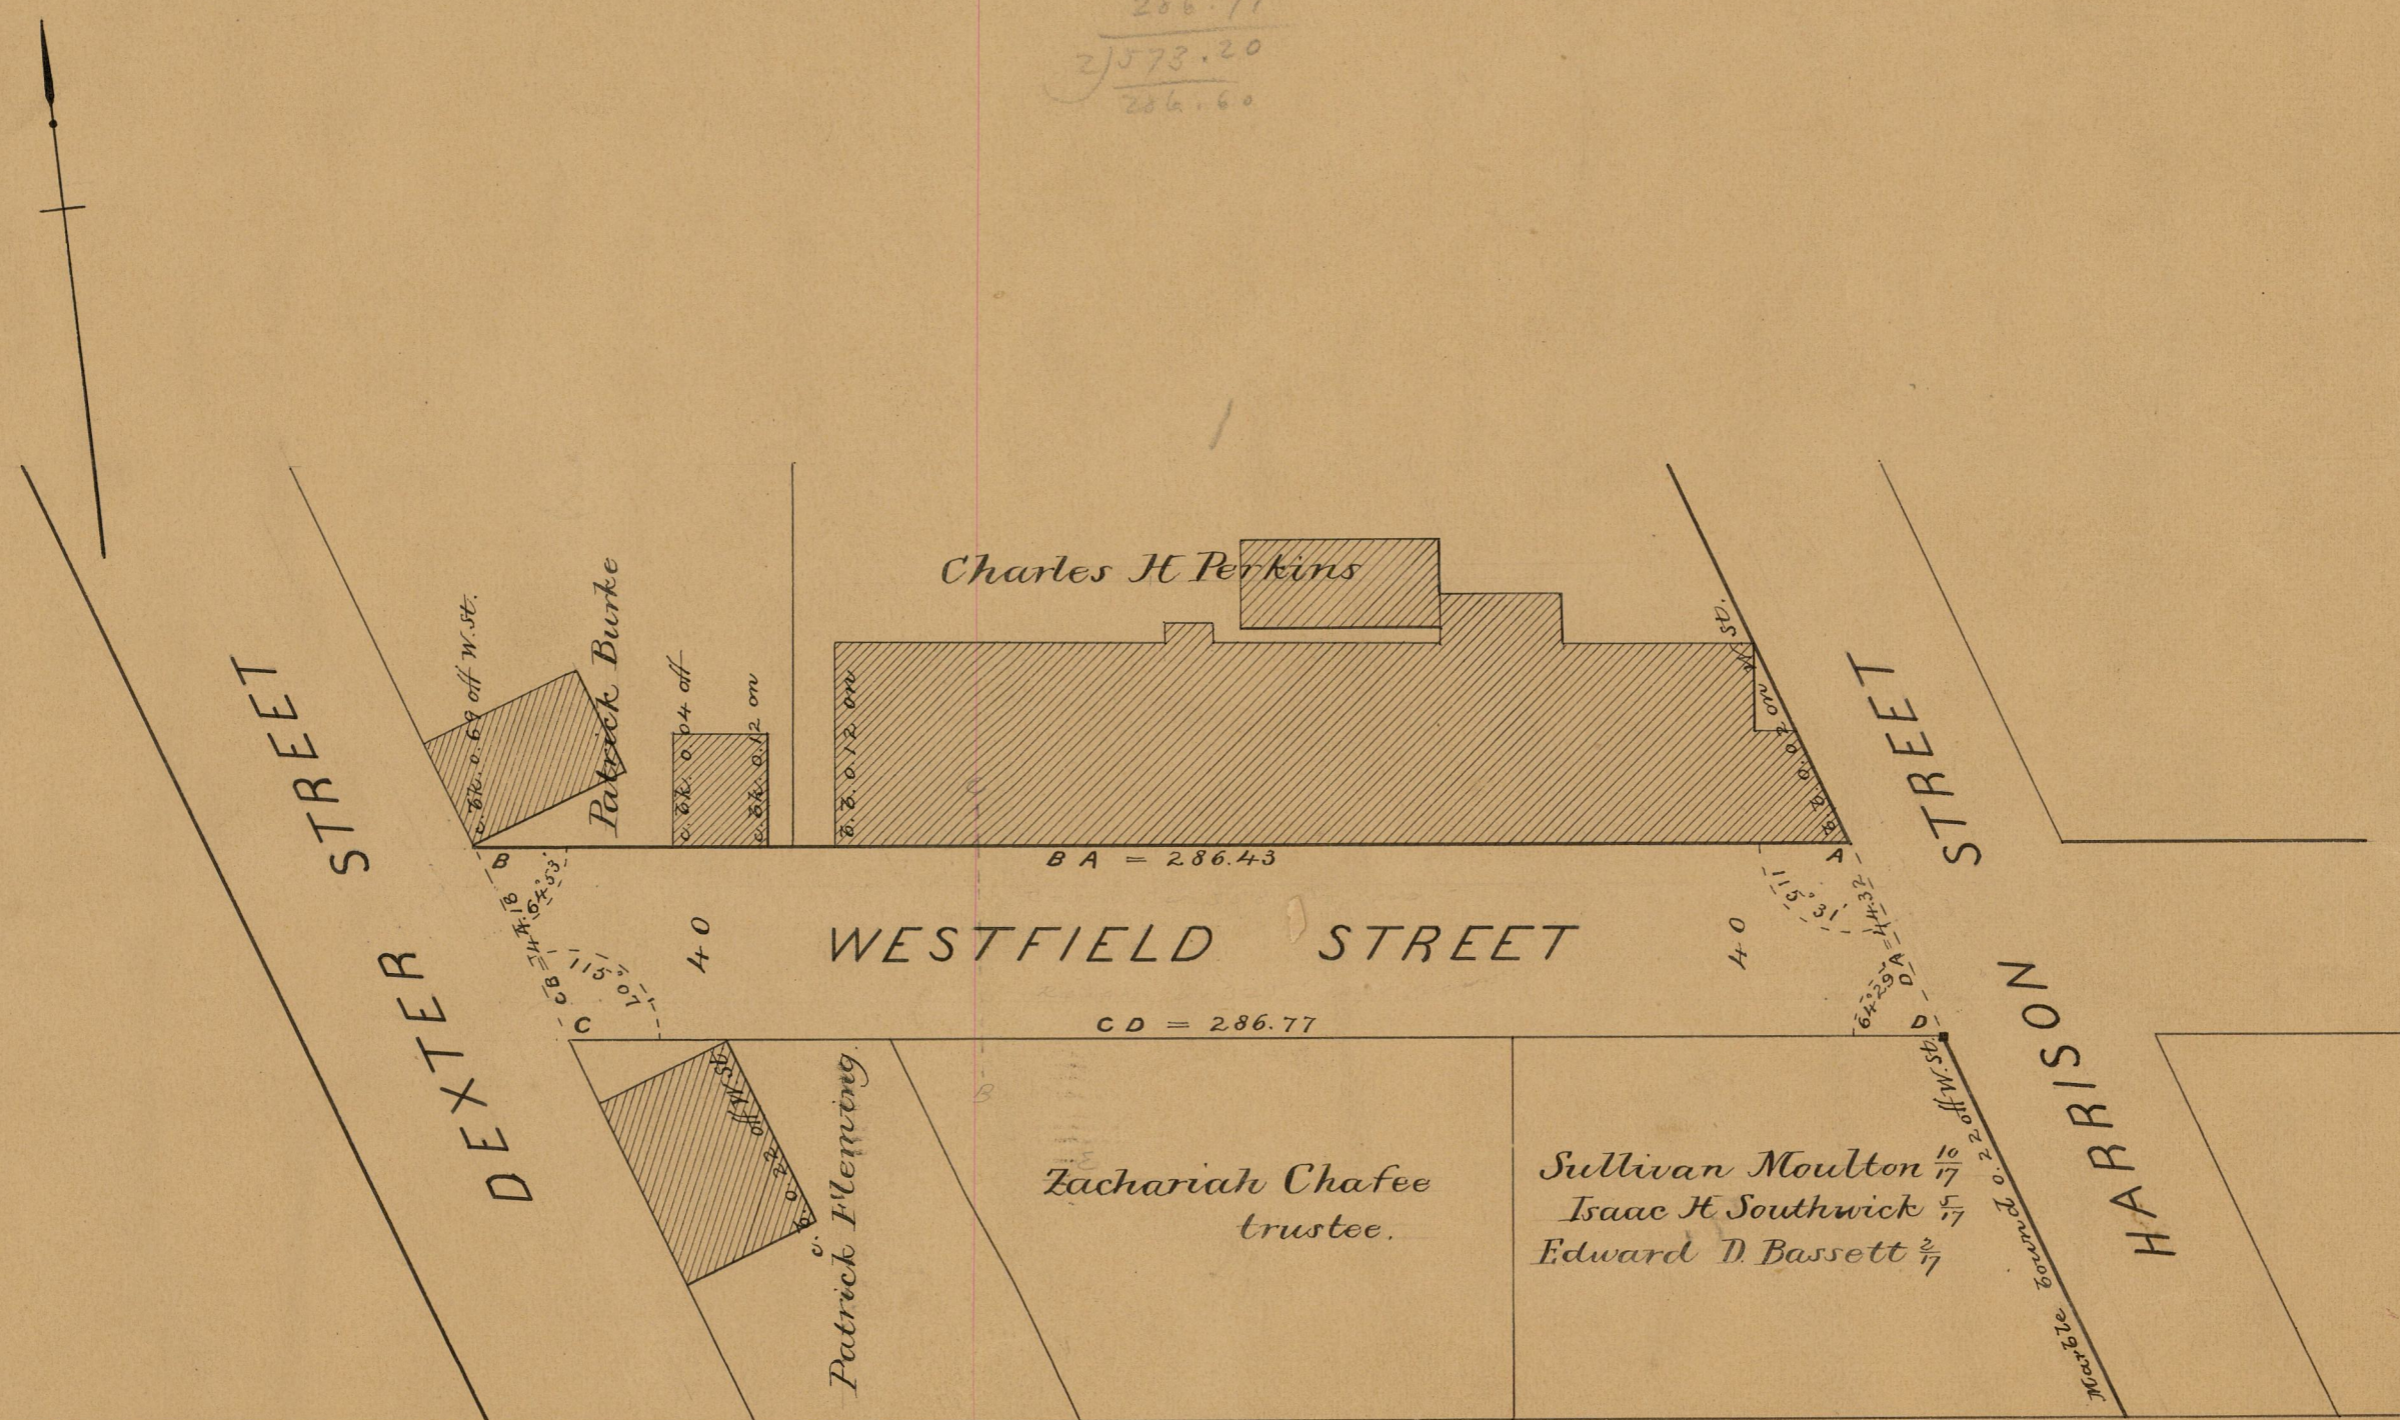

Apr. 29. 1887

012826

Providence R.I.
This plat accompanies
our report of this date.

PLAT OF
WESTFIELD STREET

FROM HARRISON ST. TO DEXTER ST.

SCALE 40 FEET PER INCH.

286.43
286.77

2578.20
286.60